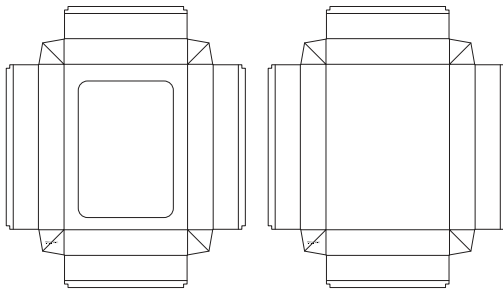

MT4001 14/15/18

SUBLIMATED BEACH TOWEL

Material: Cotton/Polyester
Item size: 14 - 70 x 140 cm (350gsm)
15 - 75 x 150 cm (350gsm)
18 - 100 x 180 cm (350gsm)
Technique: Sublimation (only front is possible)
Backside is always white Terry Cotton

SCALE 1:1

COTTON/POLYESTER - STANDARD COLOUR

WHITE

FRONT
70 x 140 cm

OPTIONAL PACKAGING
FRONT

OPTIONAL PACKAGING
BACK