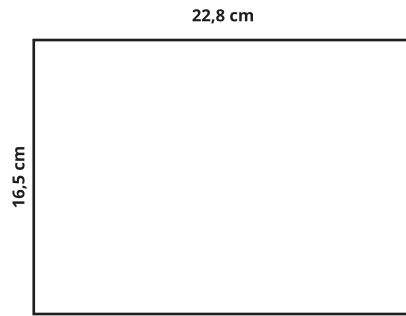

MS9475

750ML SINGLE WALL BOTTLE

Material: Stainless steel
 Item size: (Ø)7,28 x (h)23,6 cm (excl. Lid)
 Technique: Silkscreen
 Full Colour Round Print

SCALE 1:1

FRONT

BACK

SCALE 1:1

PRINTING AREA (ROUND PRINT)

CARABINER - STANDARD COLOURS

	BLACK		RED
	SILVER		ORANGE
	BLUE		PINK
	SKY BLUE		GREEN
	PURPLE		

STANDARD LIDS

OPTIONAL BvOX
 286 x 75 x 75 mm
 SCALE (1:2)

LEGEND:

----- SAFE PRINT AREA (SILKSCREEN)