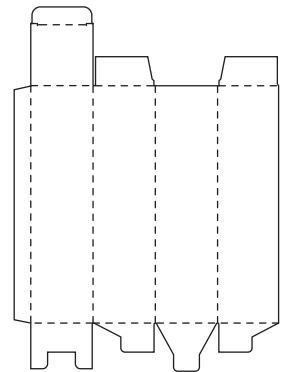

MS9475

750ML SINGLE WALL BOTTLE

Material: Stainless steel
 Item size: (Ø)7,28 x (h)23,6 cm (excl. Lid)
 Technique: Silkscreen
 Full Colour Round Print

SCALE 1:1

FRONT

BACK

SCALE 1:1

PRINTING AREA (ROUND PRINT)

CARABINER - STANDARD COLOURS

	BLACK		RED
	SILVER		ORANGE
	BLUE		PINK
	SKY BLUE		GREEN
	PURPLE		

STANDARD LIDS

OPTIONAL BvOX
 286 x 75 x 75 mm
 SCALE (1:2)

LEGEND:

----- SAFE PRINT AREA (SILKSCREEN)