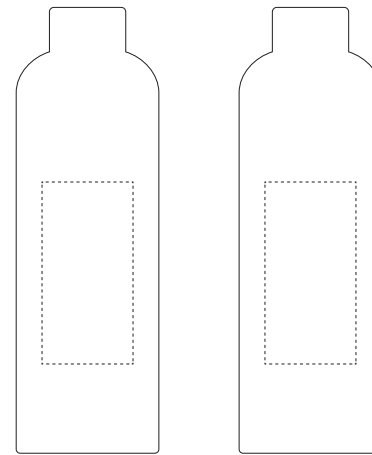

## 750ML DOUBLE WALL BOTTLE

Material: Stainless steel  
Item size: (Ø)7,84 x (h)24,5 cm (excl. Lid)  
Technique: Silkscreen  
Full Colour Round Print

SCALE 1:1

SCALE 1:1

FRONT

BACK

24,5 cm

18,5 cm

PRINTING AREA (ROUND PRINT)

### CARABINER - STANDARD COLOURS

	BLACK		RED
	SILVER		ORANGE
	BLUE		PINK
	SKY BLUE		GREEN
	PURPLE		

STANDARD LIDS

OPTIONAL BOX  
295 x 85 x 85 mm  
SCALE (1:2)