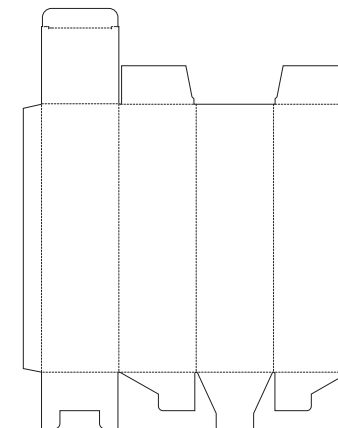

## 750ML DOUBLE WALL BOTTLE

Material: Stainless steel  
Item size: (Ø)7,84 x (h)24,5 cm (excl. Lid)  
Technique: Silkscreen  
Full Colour Round Print

SCALE 1:1

SCALE 1:1

FRONT

BACK

24,5 cm

18,5 cm

PRINTING AREA (ROUND PRINT)

### CARABINER - STANDARD COLOURS

	BLACK		RED
	SILVER		ORANGE
	BLUE		PINK
	SKY BLUE		GREEN
	PURPLE		

STANDARD LIDS

OPTIONAL BOX  
295 x 85 x 85 mm  
SCALE (1:2)