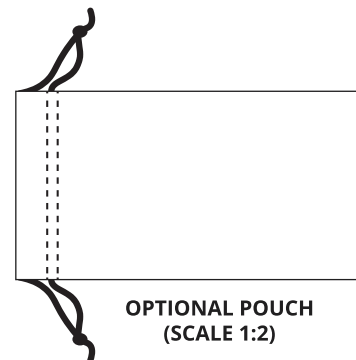

LEFT ARM INSIDE

OPTIONAL PINHOLE STICKER
(SCALE 1:2)

OPTIONAL POUCH
(SCALE 1:2)

LEFT ARM INSIDE WITH
ANTI-BACTERIAL TREATMENT MARK
(SCALE 1:2)