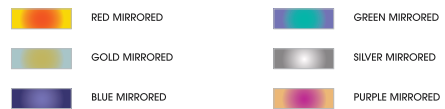

MPSG03

WHEAT STRAW SUNGLASSES

Material: Wheatstraw/PP
Technique: Silkscreen on frame
Pinhole sticker on lens

Lens: UV400, CE

Optional: RPET pouch

SCALE 1:1

FRONT

RIGHT ARM OUTSIDE

RIGHT ARM INSIDE

LEFT ARM OUTSIDE

LEFT ARM INSIDE

FRAME & ARMS - STANDARD COLOURS

LENS - STANDARD COLOUR

LENS - OPTIONAL COLOURS

OPTIONAL PINHOLE STICKER
(SCALE 1:2)

OPTIONAL POUCH
(SCALE 1:2)