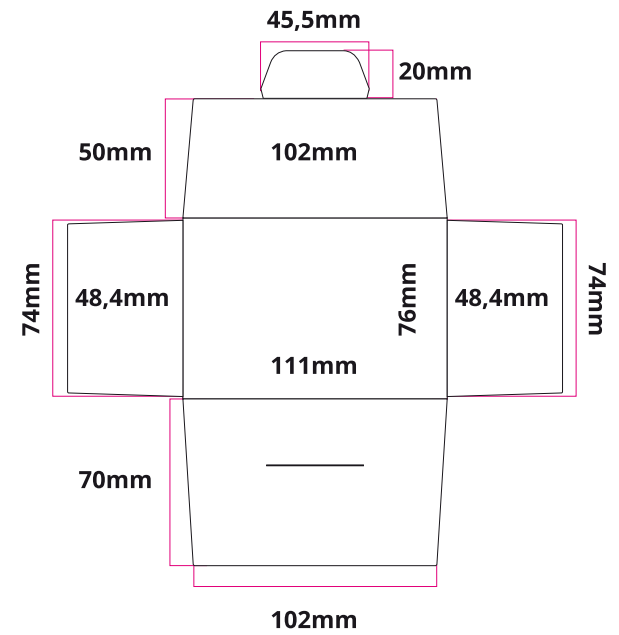

### PAPER - STANDARD COLOUR

WHITE

KRAFT

SIZE 12 x 12 cm

PAPER PACKING