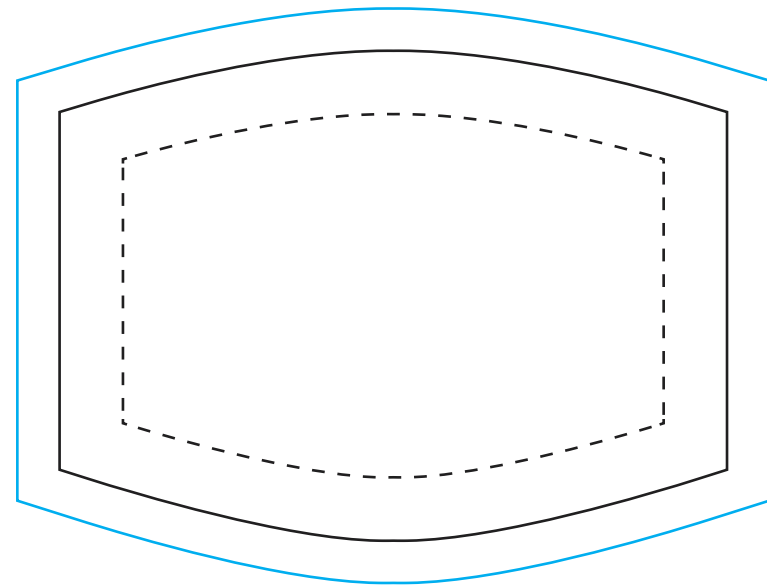

## 2 LAYER POLYCOTTON MASK

Material: Polycotton  
Technique: Full colour is possible only on outer layer, inner layer is unprinted and always white.  
Size: Adult - 200 x 130 mm (excluding ear loop)  
Kids - 150 x 110 mm (excluding ear loop)

### ELASTIC AND TRIMMINGS - STANDARD COLOURS

	WHITE		BLACK
	296 C		COOL GREY 10 C
	186 C		171 C
	2145 C		2389 C

### LEGEND:

-  BLEED AREA
-  FINISHED COMPONENT
-  SAFE PRINT AREA

SCALE 1:1

SCALE 1:1

FRONT & OUTER LAYER  
(KIDS SIZE)

FRONT & OUTER LAYER  
(ADULT SIZE)