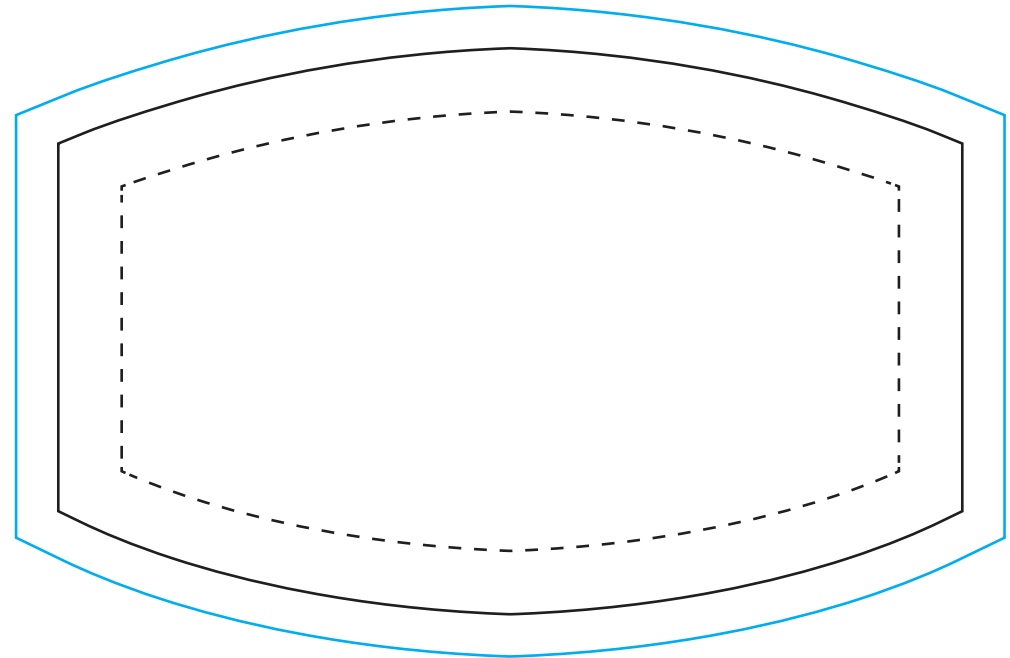

## 2 LAYER POLYCOTTON MASK

Material: Polycotton  
Technique: Full colour is possible only on outer layer, inner layer is unprinted and always white.  
Size: Adult - 200 x 130 mm (excluding ear loop)  
Kids - 150 x 110 mm (excluding ear loop)

### LEGEND:

-  BLEED AREA
-  FINISHED COMPONENT
-  SAFE PRINT AREA

SCALE 1:1

SCALE 1:1

FRONT & OUTER LAYER  
(KIDS SIZE)

FRONT & OUTER LAYER  
(ADULT SIZE)