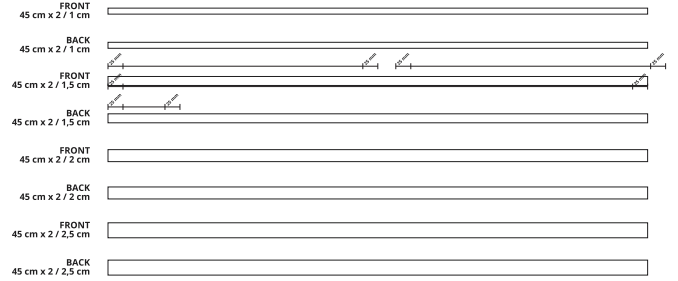

ML1130

SATIN LANYARD

Satin lanyard with metal hook.
It can be printed only on one side.

Size: 45 cm x 2

SCALE 1:1

SCALE 1:1

SATIN - STANDARD COLOURS

WHITE	663 C
BLACK	WARM GRAY 6 C
4695 C	268 C
4625 C	233 C
186 C	182 C
032 C	2339 C
021 C	2767 C
102 C	REFLEX BLUE C
155 C	286 C
100 C	7682 C
2290 C	660 C
2422 C	7461 C
349 C	299 C
3305 C	

ACCESSORIES - STANDARD COLOURS

BUCKLE & SAFETY BREAKAWAY

OPTIONAL ACCESSORIES:

OPTION A: ST. HOOK