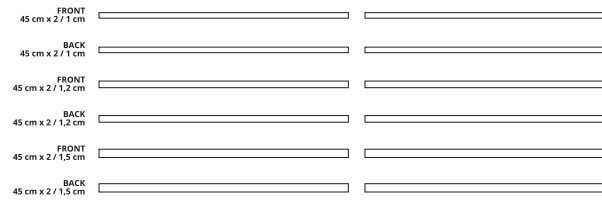

ML1013

TUBULAR LANYARD

Polyester tubular lanyard with metal hook.

Size: 45 cm x 2

SCALE 1:1

SCALE 1:1

POLYESTER - STANDARD COLOURS

	WHITE		426 C
	BLACK		186 C
	REFLEX BLUE C		348 C
	286 C		354 C
	281 C		361 C
	293 C		376 C
	300 C		366 C
	294 C		3302 C
	289 C		YELLOW C
	PROCESS BLUE C		123 C
	186 C		102 C
	485 C		116 C
	200 C		021 C
	1795 C		877 C
	032 C		2607 C
	COOL GRAY 6 C		212 C

ACCESSORIES - STANDARD COLOUR

PLASTIC BUCKLE & SAFETY BREAKAWAY

BLACK

OPTIONAL ACCESSORIES:

OPTION A: ST. HOOK

OPTION B: ST. HOOK + DETACHABLE BUCKLE

OPTION C: ST. HOOK + SAFETY BREAKAWAY (S1)

OPTION D: ST. HOOK + DETACHABLE BUCKLE + (S1)