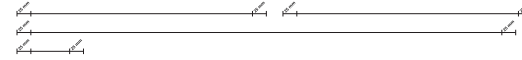

ML1013

TUBULAR LANYARD

Polyester tubular lanyard with metal hook.

Size: 45 cm x 2

SCALE 1:1

SCALE 1:1

POLYESTER - STANDARD COLOURS

	WHITE		426 C
	BLACK		186 C
	REFLEX BLUE C		348 C
	286 C		354 C
	281 C		361 C
	293 C		376 C
	300 C		366 C
	294 C		3302 C
	289 C		YELLOW C
	PROCESS BLUE C		123 C
	186 C		102 C
	485 C		116 C
	200 C		021 C
	1795 C		877 C
	032 C		2607 C
	COOL GRAY 6 C		212 C

ACCESSORIES - STANDARD COLOUR

PLASTIC BUCKLE & SAFETY BREAKAWAY

BLACK

OPTIONAL ACCESSORIES:

OPTION A: ST. HOOK

OPTION B: ST. HOOK + DETACHABLE BUCKLE

OPTION C: ST. HOOK + SAFETY BREAKAWAY (S1)

OPTION D: ST. HOOK + DETACHABLE BUCKLE + (S1)