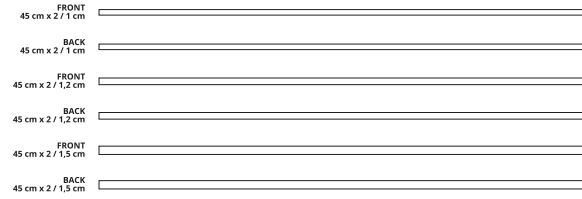

ML1013

TUBULAR LANYARD

Polyester tubular lanyard with metal hook.

Size: 45 cm x 2

SCALE 1:1

SCALE 1:1

POLYESTER - STANDARD COLOURS

	WHITE		426 C
	BLACK		186 C
	REFLEX BLUE C		348 C
	286 C		354 C
	281 C		361 C
	293 C		376 C
	300 C		366 C
	294 C		3302 C
	289 C		YELLOW C
	PROCESS BLUE C		123 C
	186 C		102 C
	485 C		116 C
	200 C		021 C
	1795 C		877 C
	032 C		2607 C
	COOL GRAY 6 C		212 C

ACCESSORIES - STANDARD COLOUR

PLASTIC BUCKLE & SAFETY BREAKAWAY

BLACK

OPTIONAL ACCESSORIES:

OPTION A: ST. HOOK

OPTION B: ST. HOOK + DETACHABLE BUCKLE

OPTION C: ST. HOOK + SAFETY BREAKAWAY (S1)

OPTION D: ST. HOOK + DETACHABLE BUCKLE + (S1)