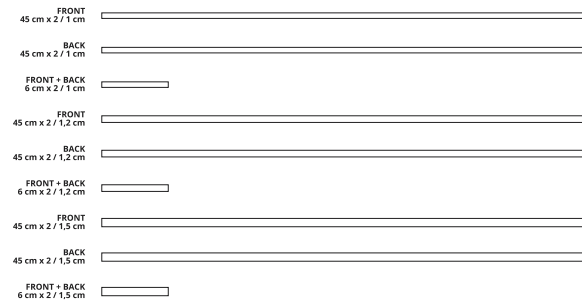

ML1013

TUBULAR LANYARD

Polyester tubular lanyard with metal hook.

Size: 45 cm x 2

SCALE 1:1

SCALE 1:1

POLYESTER - STANDARD COLOURS

	WHITE		426 C
	BLACK		186 C
	REFLEX BLUE C		348 C
	286 C		354 C
	281 C		361 C
	293 C		376 C
	300 C		366 C
	294 C		3302 C
	289 C		YELLOW C
	PROCESS BLUE C		123 C
	186 C		102 C
	485 C		116 C
	200 C		021 C
	1795 C		877 C
	032 C		2607 C
	COOL GRAY 6 C		212 C

ACCESSORIES - STANDARD COLOUR

PLASTIC BUCKLE & SAFETY BREAKAWAY

BLACK

OPTIONAL ACCESSORIES:

OPTION A: ST. HOOK

OPTION B: ST. HOOK + DETACHABLE BUCKLE

OPTION C: ST. HOOK + SAFETY BREAKAWAY (S1)

OPTION D: ST. HOOK + DETACHABLE BUCKLE + (S1)