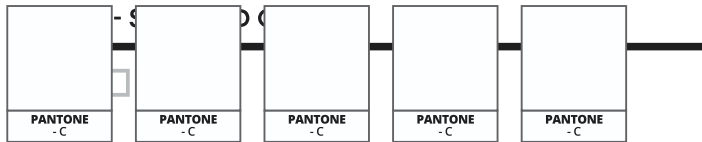

ML3104

RPET WRISTBAND

Fabric: RPET
Item size: 34 x 1.5 cm
Closure: Plastic (default)
Technique: Sublimation

SCALE 1:1

SCALE 1:1

CLOSURE - STANDARD COLOURS

-  WHITE
-  BLACK
-  072 C
-  186 C
-  METAL

EXTRA COST - METAL / ROUND PLASTIC CLOSURE