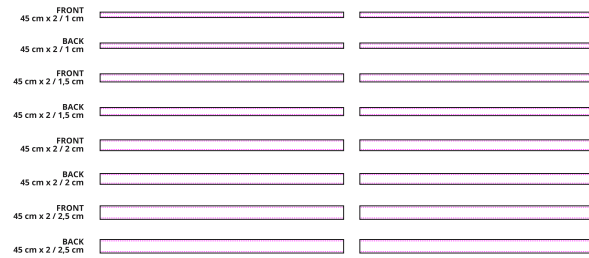

OPTION C: ST. HOOK + SAFETY BREAKAWAY (S1)