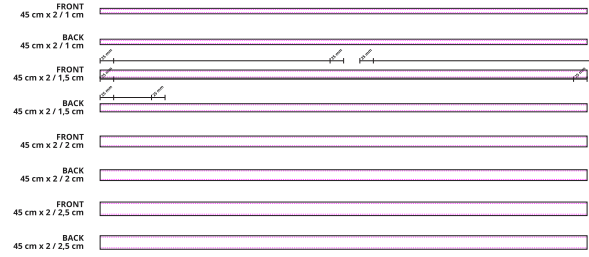

ML1021

LANYARD WITH REFLECTIVE THREADS

Flat polyester lanyard with reflective threads on front side and with metal hook.

Size: 45 cm x 2

SCALE 1:1

SCALE 1:1

FLAT POLYESTER - STANDARD COLOURS

	WHITE		425 C
	BLACK		185 C
	REFLEX BLUE C		348 C
	286 C		354 C
	281 C		361 C
	293 C		375 C
	300 C		368 C
	294 C		3302 C
	289 C		YELLOW C
	PROCESS BLUE C		123 C
	186 C		102 C
	485 C		116 C
	200 C		021 C
	1795 C		877 C
	032 C		2607 C
	COOL GRAY 6 C		212 C

ACCESSORIES - STANDARD COLOURS

BUCKLE & SAFETY BREAKAWAY

	BLACK	
	STRAW / PP	

OPTIONAL ACCESSORIES:

OPTION A: ST. HOOK