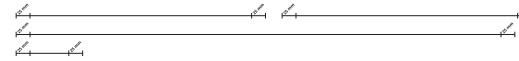

ML1023

REFLECTIVE LANYARD

Flat polyester lanyard with grey reflective material layer.

Size: 45 cm x 2 + 6 cm x 2

SCALE 1:1

SCALE 1:1

FLAT POLYESTER - STANDARD COLOURS

	WHITE		425 C
	BLACK		185 C
	REFLEX BLUE C		348 C
	286 C		354 C
	281 C		361 C
	293 C		375 C
	300 C		368 C
	294 C		3302 C
	289 C		YELLOW C
	PROCESS BLUE C		123 C
	186 C		102 C
	485 C		116 C
	200 C		021 C
	1795 C		877 C
	032 C		2607 C
	COOL GRAY 6 C		212 C

ACCESSORIES - STANDARD COLOURS

BUCKLE & SAFETY BREAKAWAY

OPTIONAL ACCESSORIES:

OPTION A: ST. HOOK

OPTION B: ST. HOOK + DETACHABLE BUCKLE

OPTION C: ST. HOOK + SAFETY BREAKAWAY (S1)

OPTION D: ST. HOOK + DETACHABLE BUCKLE + (S1)