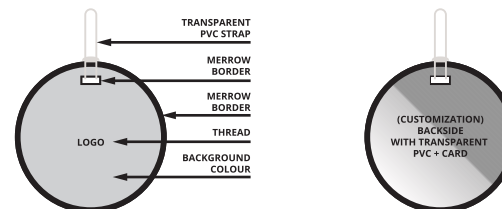

CUSTOMIZATION

STANDARD CARD FOR BACKSIDE
(ON CUSTOMER REQUEST)

Name:	_____
Address:	_____
	_____
Tel:	_____
Email:	_____