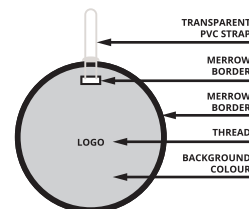

MT2002

EMBROIDERED LUGGAGE TAG

Embroidered luggage tag in shield or round shape. The front of this item can be personalized with an embroidered or sublimated surface, the backside is white.

- With PVC strap
- With cut off hole on the item for attaching PVC strap
- With merrow border
- Back side with white and plain design (WITHOUT paper card and transparent PVC window, unless customer pays for extra)

** The shape can be customized, but it is suggested to ask the sales team to check the possibility and price with our team in advance.

Sublimation or embroidery (up to 70% of the surface) is included in the price.

Size dia: 80 mm

SCALE 1:1

FRONT
ROUND SHAPE

WHITE BACK
ROUND SHAPE

CUSTOMIZATION

STANDARD CARD FOR BACKSIDE
(ON CUSTOMER REQUEST)

Name:	_____
Address:	_____

Tel:	_____
Email:	_____