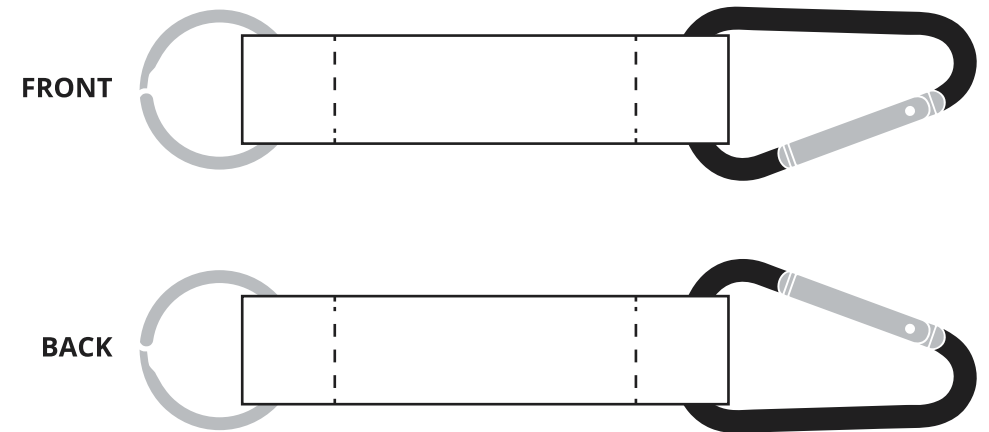

ML1411

CARABINER WITH SUBLIMATED STRAP

Material: Polyester
Item size: 9 x 2 cm / 2 cm
Technique: Sublimation

SCALE 1:1

SCALE 1:1

FINE POLYESTER - STANDARD COLOUR

CARABINER - STANDARD COLOURS

	BLACK		RED
	SILVER		ORANGE
	BLUE