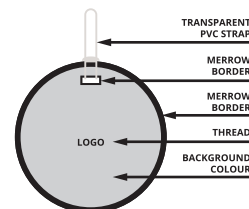

CUSTOMIZATION

STANDARD CARD FOR BACKSIDE
(ON CUSTOMER REQUEST)

Name:	_____
Address:	_____
	_____
Tel:	_____
Email:	_____