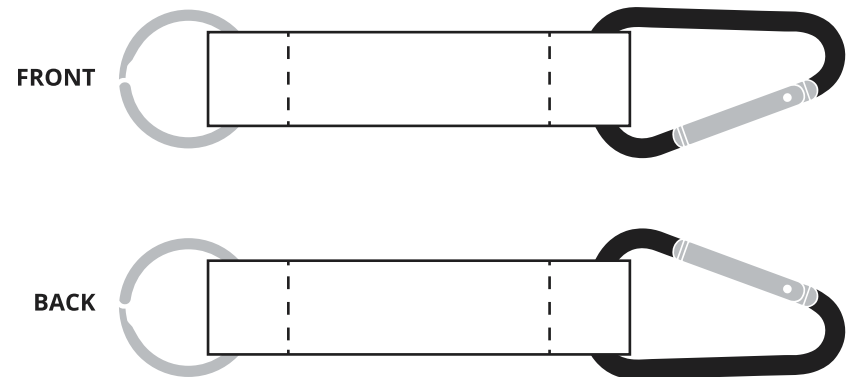

ML1211

SCALE 1:1

CARABINER WITH POLYESTER STRAP

Material: Polyester
Item size: 9 x 2 cm / 2 cm
Technique: Silkscreen

SCALE 1:1

FLAT POLYESTER - STANDARD COLOURS

	WHITE		425 C
	BLACK		185 C
	REFLEX BLUE C		348 C
	286 C		354 C
	281 C		361 C
	293 C		375 C
	300 C		368 C
	294 C		3302 C
	289 C		YELLOW C
	PROCESS BLUE C		123 C
	186 C		102 C
	485 C		116 C
	200 C		021 C
	1795 C		877 C
	032 C		2607 C
	COOL GRAY 6 C		212 C

CARABINER - STANDARD COLOURS

	BLACK		RED
	SILVER		ORANGE
	BLUE