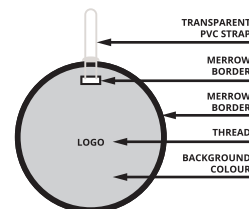

- With PVC strap
- With cut off hole on the item for attaching PVC strap
- With merrow border
- Back side with white and plain design (WITHOUT paper card and transparent PVC window, unless customer pays for extra)

** The shape can be customized, but it is suggested to ask the sales team to check the possibility and price with our team in advance.

Sublimation or embroidery (up to 70% of the surface) is included in the price.

Size dia: 80 mm

SCALE 1:1

FRONT
ROUND SHAPE

WHITE BACK
ROUND SHAPE

CUSTOMIZATION

STANDARD CARD FOR BACKSIDE
(ON CUSTOMER REQUEST)

Name:	_____
Address:	_____

Tel:	_____
Email:	_____