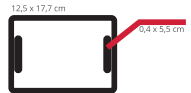

MW4005

FLANNEL FLEECE BLANKET (280 gsm)

Solid colour 280 gsm flannel fleece blanket wrapped in ribbon and printable card.

Dimensions: 120 x 150 cm

FLANNEL - STANDARD COLOUR

SCALE 1:1

FRONT

CARDBOARD

CARD FRONT