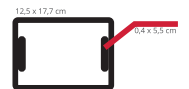

MW4105

DIGITAL PRINTED FLANNEL FLEECE BLANKET

White colour 280 gsm flannel fleece blanket wrapped in ribbon and printable card.

Dimensions: 120 x 150 cm

SCALE 1:1

FLANNEL - STANDARD COLOUR

WHITE

FRONT