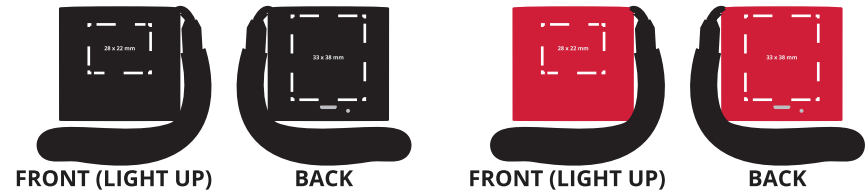

MO5321

BLUETOOTH SPEAKER

Item size: 55 x 52 x 55 mm
Technique: Engraving (light only on front)
Silkscreen (all sides)

CASE - STANDARD COLOURS

	03 - BLACK		05 - RED (APPROX. 186 C)
	04 - BLUE (APPROX. 281 C)		15 - GREY (APPROX. 425 C)

LIGHT - STANDARD COLOURS

	RED		GREEN
	BLUE		WHITE
	YELLOW		

SCALE 1:1

SCALE 1:1