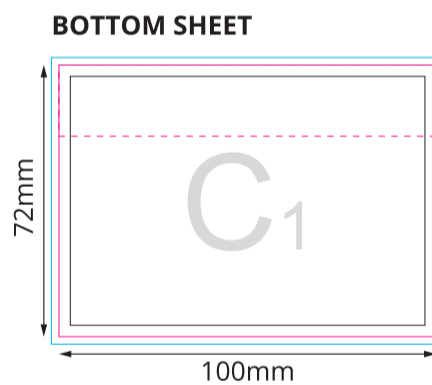

SCALE 1:2

GENERAL COMMENTS:

THE FINAL OUTCOME OF THE COLOURS WILL BE AFFECTED DEPENDING OF THE LAMINATION TYPE.

DUE TO THE NATURE OF FULL COLOUR PRINTING THE OUTCOME OF THE FINAL COLOUR RESULT CAN BE SLIGHTLY DIFFERENT IN A REAL SAMPLE.

WATERMARK EFFECT MIGHT BE DIFFERENT FROM EXPECTATION.THE FINAL EFFECT CAN BE TOO DARK OR TOO BRIGHT.

ATTENTION:

Key:

- Finished component size
- Bleed area. In case of bleed imprint, please extend it until blue line
- Safe print area. Keep all important text and graphics within this area
- Solid Board
- - Edge of Solid Board
- - Visual Spine Edge
- - Axis of the Product

A₁

A2

The image shows a vertical sheet of paper with a light gray background. A large, semi-transparent watermark 'A2' is centered on the page. The page is divided into three horizontal sections by two thin green lines. The top and bottom sections are large, empty rectangular boxes with black borders, intended for drawing or writing. The middle section is a narrow horizontal band. The entire page is framed by a thin blue border on the left and right sides, and a thin pink border on the top and bottom sides.

B_1

The image shows a diagram of a rectangular frame. It consists of an outer blue border, an inner black border, and a dashed pink horizontal line that divides the interior of the black border into two equal halves. In the center of the frame, the text "C₁" is displayed in a large, light gray font.