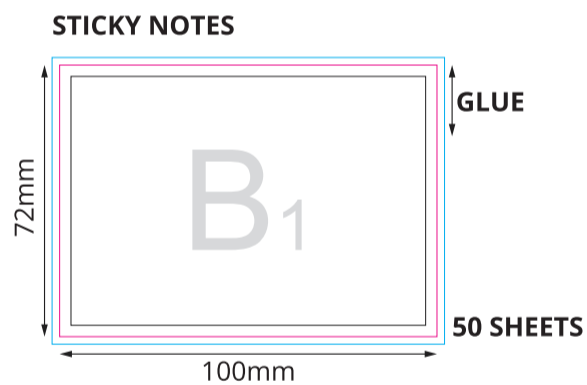

SCALE 1:2

GENERAL COMMENTS:

THE FINAL OUTCOME OF THE COLOURS WILL BE AFFECTED DEPENDING OF THE LAMINATION TYPE.

DUE TO THE NATURE OF FULL COLOUR PRINTING THE OUTCOME OF THE FINAL COLOUR RESULT CAN BE SLIGHTLY DIFFERENT IN A REAL SAMPLE.

WATERMARK EFFECT MIGHT BE DIFFERENT FROM EXPECTATION.THE FINAL EFFECT CAN BE TOO DARK OR TOO BRIGHT.

ATTENTION:

Key:

- Finished component size
- Bleed area. In case of bleed imprint, please extend it until blue line
- Safe print area. Keep all important text and graphics within this area
- Solid Board
- - Edge of Solid Board
- - Visual Spine Edge
- - Axis of the Product

A₁

A2

The image shows a vertical sheet of paper with a light gray background. A large, semi-transparent watermark 'A2' is centered on the page. The page is divided into three horizontal sections by two thin green lines. The top and bottom sections are large, empty rectangular boxes with black borders, intended for drawing or writing. The middle section is a narrow horizontal band. The entire page is framed by a thin blue border on the left and right sides, and a thin pink border on the top and bottom sides.

B_1

The image shows a diagram of a rectangular frame. It consists of an outer blue border, an inner black border, and a dashed pink horizontal line that divides the interior of the black border into two equal halves. In the center of the frame, the text "C₁" is displayed in a large, light gray font.