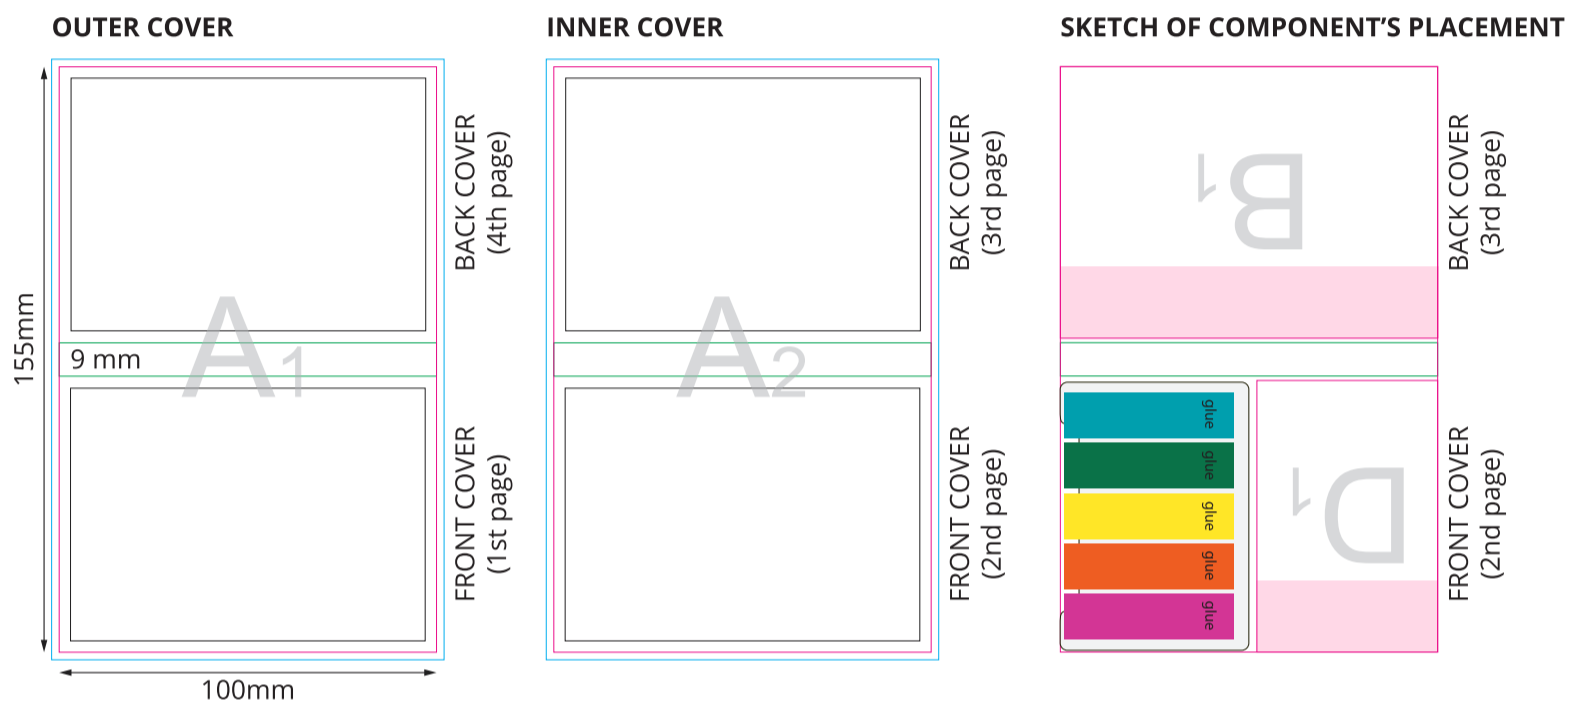

SCALE 1:2

GENERAL COMMENTS:

THE FINAL OUTCOME OF THE COLOURS WILL BE AFFECTED DEPENDING OF THE LAMINATION TYPE.

DUE TO THE NATURE OF FULL COLOUR PRINTING THE OUTCOME OF THE FINAL COLOUR RESULT CAN BE SLIGHTLY DIFFERENT IN A REAL SAMPLE.

WATERMARK EFFECT MIGHT BE DIFFERENT FROM EXPECTATION.THE FINAL EFFECT CAN BE TOO DARK OR TOO BRIGHT.

ATTENTION:

Key:

- Finished component size
- Bleed area. In case of bleed imprint, please extend it until blue line
- Safe print area. Keep all important text and graphics within this area
- Solid Board
- - Edge of Solid Board
- - Visual Spine Edge
- - Axis of the Product

A₁

A2

The image shows a vertical sheet of paper with a light gray background. A large, semi-transparent watermark 'A2' is centered on the page. The page is divided into three horizontal sections by two thin green lines. The top and bottom sections are large, empty rectangular boxes with black borders, intended for drawing or writing. The middle section is a narrow horizontal band. The entire page is framed by a thin blue border on the left and right sides, and a thin pink border on the top and bottom sides.

B_1

The image shows a diagram of a rectangular frame. It consists of an outer blue border, an inner black border, and a dashed pink horizontal line that divides the interior of the black border into two equal halves. In the center of the frame, the text "C₁" is displayed in a large, light gray font.