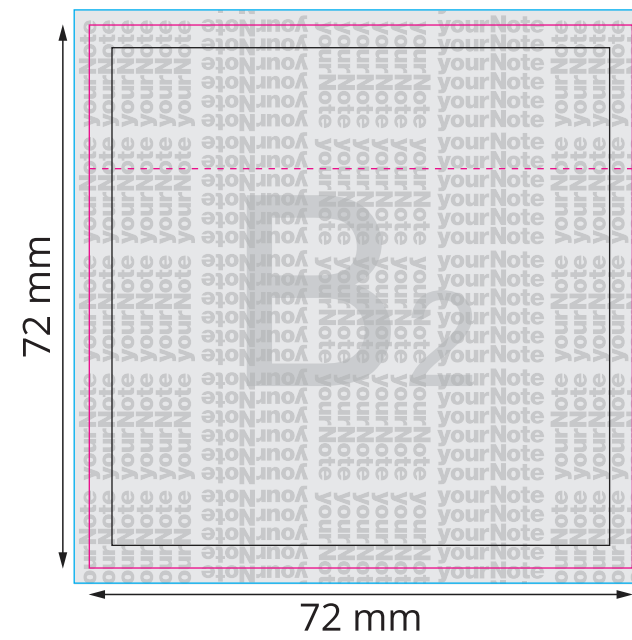

SCALE 1:1

**GENERAL COMMENTS:**

DUE TO THE NATURE OF FULL COLOUR PRINTING THE OUTCOME OF THE FINAL COLOUR RESULT CAN BE SLIGHTLY DIFFERENT IN A REAL SAMPLE.

WATERMARK EFFECT MIGHT BE DIFFERENT FROM EXPECTATION.THE FINAL EFFECT CAN BE TOO DARK OR TOO BRIGHT.

**ATTENTION:**

**STICKY NOTES**

**BOTTOM SHEET - BACK**

Key:

— Finished component size

— Bleed area. In case of bleed imprint, please extend it until blue line

— Safe print area. Keep all important text and graphics within this area