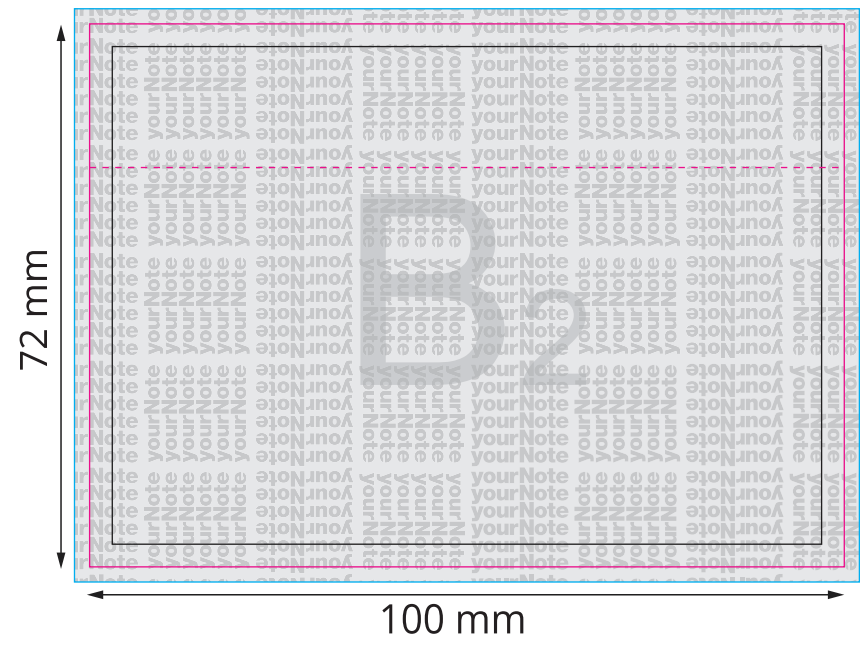

SCALE 1:1

**GENERAL COMMENTS:**

DUE TO THE NATURE OF FULL COLOUR PRINTING THE OUTCOME OF THE FINAL COLOUR RESULT CAN BE SLIGHTLY DIFFERENT IN A REAL SAMPLE.

WATERMARK EFFECT MIGHT BE DIFFERENT FROM EXPECTATION.THE FINAL EFFECT CAN BE TOO DARK OR TOO BRIGHT.

**ATTENTION:**

**STICKY NOTES**

**BOTTOM SHEET - BACK**

**yourChoice**

Key:

— Finished component size

— Bleed area. In case of bleed imprint, please extend it until blue line

— Safe print area. Keep all important text and graphics within this area