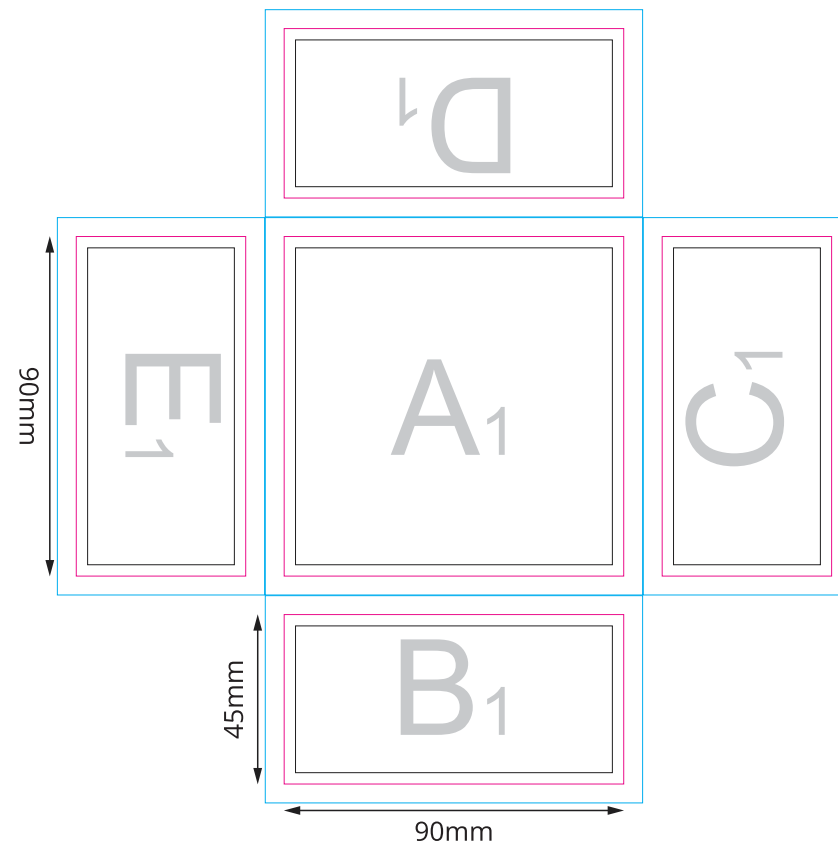

SCALE 1:2

GENERAL COMMENTS:

DUE TO THE NATURE OF FULL COLOUR PRINTING THE OUTCOME OF THE FINAL COLOUR RESULT CAN BE SLIGHTLY DIFFERENT IN A REAL SAMPLE.

WATERMARK EFFECT MIGHT BE DIFFERENT FROM EXPECTATION.THE FINAL EFFECT CAN BE TOO DARK OR TOO BRIGHT.

ATTENTION:

TOP OF A1 CAN ONLY HAS ARTWORK IN SAFE PRINT AREA.
BLEEDING ON TOP IS NOT POSSIBLE.

NOTES

Key:

— Finished component size

— Bleed area. In case of bleed imprint, please extend it until blue line

— Safe print area. Keep all important text and graphics within this area