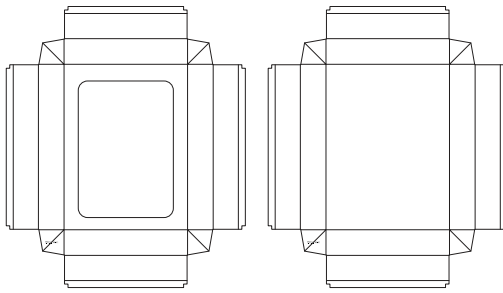

MT4001 14/15/18

SUBLIMATED BEACH TOWEL

Material: Cotton/Polyester
Item size: 14 - 70 x 140 cm (350gsm)
15 - 75 x 150 cm (350gsm)
18 - 100 x 180 cm (350gsm)
Technique: Sublimation (only front is possible)
Backside is always white Terry Cotton

SCALE 1:1

COTTON/POLYESTER - STANDARD COLOUR

WHITE

FRONT
75 x 150 cm

OPTIONAL PACKAGING
FRONT

OPTIONAL PACKAGING
BACK